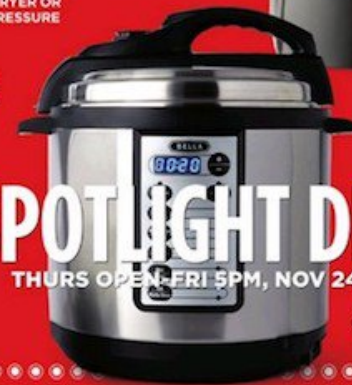

AS SEEN ON TV

BLACK FRIDAY DEAL
59.99

AFTER \$20 MAIL-IN REBATE**
COOKS 10-PC. HARD-ANODIZED DISHWASHER-SAFE NONSTICK COOKWARE SET sale \$79.99 reg. \$200

cooks
join the home

BLACK FRIDAY DEAL
50-60% OFF

NOSTALGIA ELECTRICS
Electrics excluded from coupon offer.

NOSTALGIA ELECTRICS

\$49
AFTER \$21 MAIL-IN REBATE**

BELLA AIR FRYER OR ELECTRIC PRESSURE COOKER sale \$70 reg. \$135
Electrics excluded from coupon offer.

SPOTLIGHT DEAL

THURS OPEN-FRI 5PM, NOV 24 & 25

BELLA

4 of 72

BLACK FRIDAY DEAL

279.99

AFTER \$50 MAIL-IN REBATE**
KITCHENAID ARTISAN
5-QT. STAND MIXER
KSM150PS
sale \$329.99
reg. \$500
Electrics excluded
from coupon offer.

KitchenAid

KEURIG K55 BREWER
reg. \$175
Electrics excluded from coupon offer.

KEURIG

BLACK FRIDAY DEAL
89.99

BLACK FRIDAY DEAL

79.99

AFTER \$50 MAIL-IN REBATE**
SUNBEAM HERITAGE
STAND MIXER
sale \$129.99
reg. \$220
Electrics excluded
from coupon offer.

Sunbeam

BLACK FRIDAY DEAL

199.99