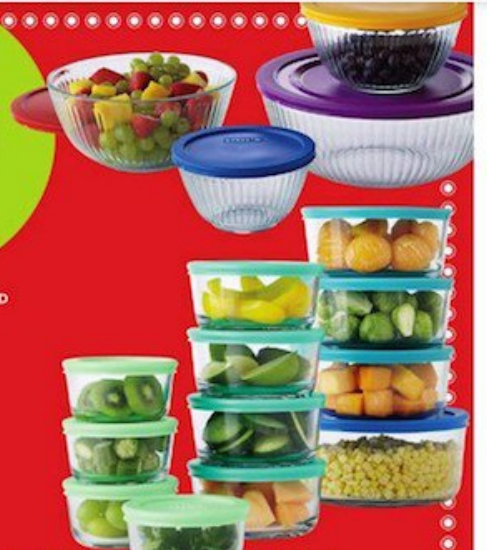

BLACK FRIDAY DEAL

14.99

AFTER $5 MAIL-IN REBATE**
CUISINART ADVANTAGE
12-PC. KNIFE SET
OR 11-PC. CUTTING
BOARD SET
sale $19.99
reg. $40-$50

Cuisinart

BLACK FRIDAY DEAL

19.99

AFTER $15 MAIL-IN REBATE**
FARBERWARE 15-PC.
STAINLESS STEEL
KNIFE SET OR COOKS
34-PC. CUTLERY SET
sale $34.99
reg. $80-$110

FARBERWARE

BLACK FRIDAY DEAL

14.99

AFTER $8 MAIL-IN REBATE**
COOKS PRE-SEASONED CAST
IRON DOUBLE REVERSIBLE
GRILL, 11" ROUND GRILL,
3-PC. FRY PAN SET OR FRY
PAN WITH CORNBREAD
INSERT
sale $22.99
reg. $60

cooks
japanway home

BLACK FRIDAY DEAL

24.99

AFTER $15 MAIL-IN REBATE**
COOKS 3.5-QT. ENAMEL
CAST IRON DUTCH OVEN
sale $39.99
reg. $120

60% OFF
ALL OTHER
SIZES

cooks
japanway home

COOKS 12-PC. STAINLESS STEEL
COOKWARE SET OR 13-PC. ALUMINUM
NONSTICK COOKWARE SET
sale $49.99
reg. $100
aluminum also in red

BLACK FRIDAY DEAL
29.99
AFTER $20
MAIL-IN REBATE**

cooks
japanway home

2 of 72

**See page 8 for terms and conditions

$10
AFTER $15
MAIL-IN REBATE**

● PYREX 8-PC. SCULPTURED
BOWL SET OR ANCHOR
HOCKING 24-PC.
STORAGE SET
sale $25 reg. $56

pyrex

anchor

SPOTLIGHT DEAL
THURS OPEN-FRI 5PM, NOV 24 & 25

BLACK FRIDAY DEAL

49.99

AFTER $20 MAIL-IN REBATE**
T-FAL EXCITE 14-PC.
ALUMINUM NONSTICK
COOKWARE SET
sale $69.99
reg. $150

T-fal

BLACK FRIDAY DEAL

19.99

FARBERWARE 10.5-QT. STOCKPOT,
CALPHALON CONTEMPORARY 10"
NONSTICK OMELETTE PAN OR CUISINART
CHEF'S CLASSIC 12" HARD-ANODIZED
DEEP FRYER
select styles
reg. $58-$70

BLACK FRIDAY DEAL

69.99

AFTER $10 MAIL-IN REBATE**
PHILIPPE RICHARD 12-PC. CERAMIC
NONSTICK COOKWARE SET
sale $79.99
reg. $200
also in copper,
red or blue

BLACK FRIDAY DEAL

39.99

AFTER $30 MAIL-IN REBATE**
PHILIPPE RICHARD 24-PC.
STAINLESS STEEL
COOKWARE SET
sale $69.99
reg. $200
also in 21-pc.
red nonstick

Philippe
Richard