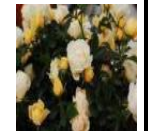

OSMANTHUS 'Tea Olive'

Cost \$10.00 (1 Gallon)

'Osmanthus - 'Tea Olive' - Dense, oval-rounded evergreen shrub that grows up to 20-25 feet tall. This plant blooms in the late fall and has inconspicuous flowers with a sweet aroma. This plant is frequently utilized in hedges, foundations, screens, as a specimen plant, or pruned into a small tree. This plant prefers full sun and moist, well-drained, acidic soil.

DRIFT ROSE

Cost \$25.00 (3 Gallon)

'Popcorn' Popcorn starts with buttery yellow blooms that fade to white. This plant is great as a groundcover, along a border or incorporated in your flower garden. Its mature size is 18" tall by 2 ft wide.